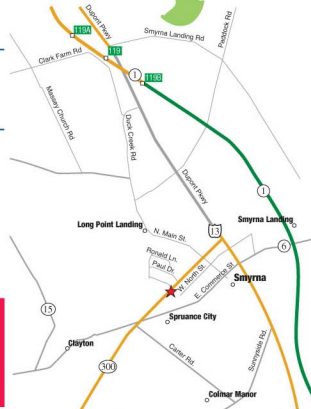

Located in Glenwood Plaza Shopping Center, at 2nd traffic light after turning onto Route 300 West (W. Glenwood Ave.) from Route 13

DOB \_\_\_\_\_ E-mail \_\_\_\_\_

**456-D W. Glenwood Avenue  
 Smyrna, DE 19977  
 (302) 653-1800  
 www.xbos.com**